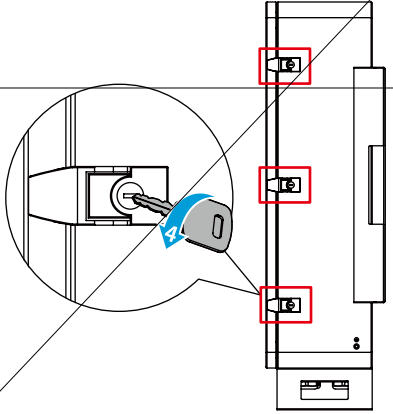

---

1	
2	RS485 PLC
3	
4	

LED

POWER		
RUN	1	(1)
SERVER	1	(1)
PC		ProMate
		ProMate
COM1		ProMate
	1	(1)
	3	(1)
COM2		ProMate
	1	(1)
	3	(1)
COM3		ProMate
	1	(1)
	3	(1)
COM4		

228.2mm

8

b

' 2 3 ' 2 3