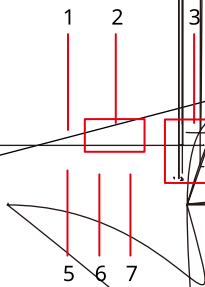

---

1	
2	RS485 PLC
3	
4	

LED

POWER		
RUN	1	(1)
SERVER	1	(1)
PC		ProMate
		ProMate
COM1		ProMate
	1	(1)
	3	(1)
COM2		ProMate
	1	(1)
	3	(1)
COM3		ProMate
	1	(1)
	3	(1)
COM4		

228.2mm

8

b

' 2 3 ' 2 3