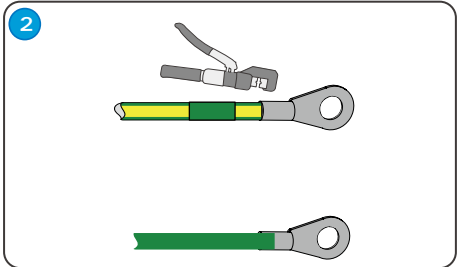

---

1	
2	RS485 PLC
3	
4	

LED

POWER		
RUN	1	(1)
SERVER	1	(1)
PC		ProMate
		ProMate
COM1		ProMate
	1	(1)
	3	(1)
COM2		ProMate
	1	(1)
	3	(1)
COM3		ProMate
	1	(1)
	3	(1)
COM4		

228.2mm

8

b

' 2 3 ' 2 3