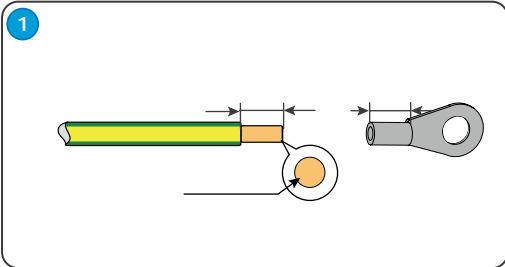

---

1	
2	RS485 PLC
3	
4	

LED

POWER		
RUN	1	(1)
SERVER	1	(1)
PC		ProMate
		ProMate
COM1		ProMate
	1	(1)
	3	(1)
COM2		ProMate
	1	(1)
	3	(1)
COM3		ProMate
	1	(1)
	3	(1)
COM4		

228.2mm

8

b

' 2 3 ' 2 3