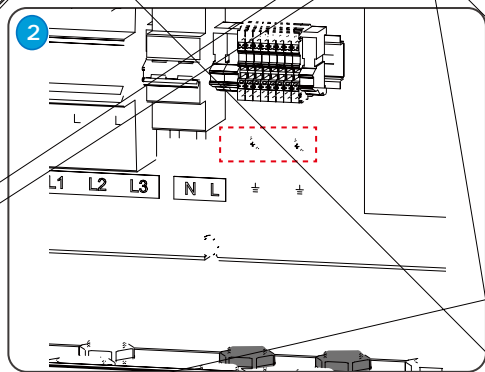

---

1	
2	RS485 PLC
3	
4	

LED

POWER		
RUN	1	(1)
SERVER	1	(1)
PC		ProMate
		ProMate
COM1		ProMate
	1	(1)
	3	(1)
COM2		ProMate
	1	(1)
	3	(1)
COM3		ProMate
	1	(1)
	3	(1)
COM4		

228.2mm

8

b

' 2 3 ' 2 3