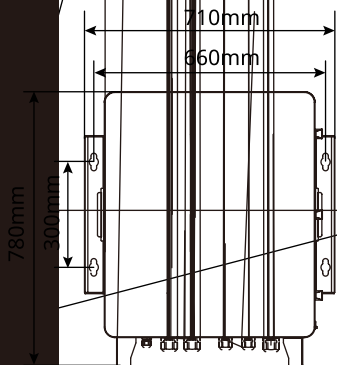

---

1	
2	RS485 PLC
3	
4	

LED

POWER		
RUN	1	(1)
SERVER	1	(1)
PC		ProMate
		ProMate
COM1		ProMate
	1	(1)
	3	(1)
COM2		ProMate
	1	(1)
	3	(1)
COM3		ProMate
	1	(1)
	3	(1)
COM4		

228.2mm

8

b

' 2 3 ' 2 3