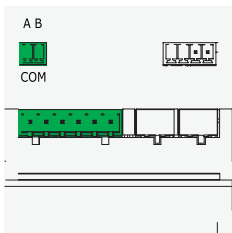

01

<https://www.goodwe.com/warrantyrelated.html>

警告

CT 0.5A 265V
House-->Grid CT L
CT RS485 10m
IP20

1	
2	CT
3	

GMK330

Reset